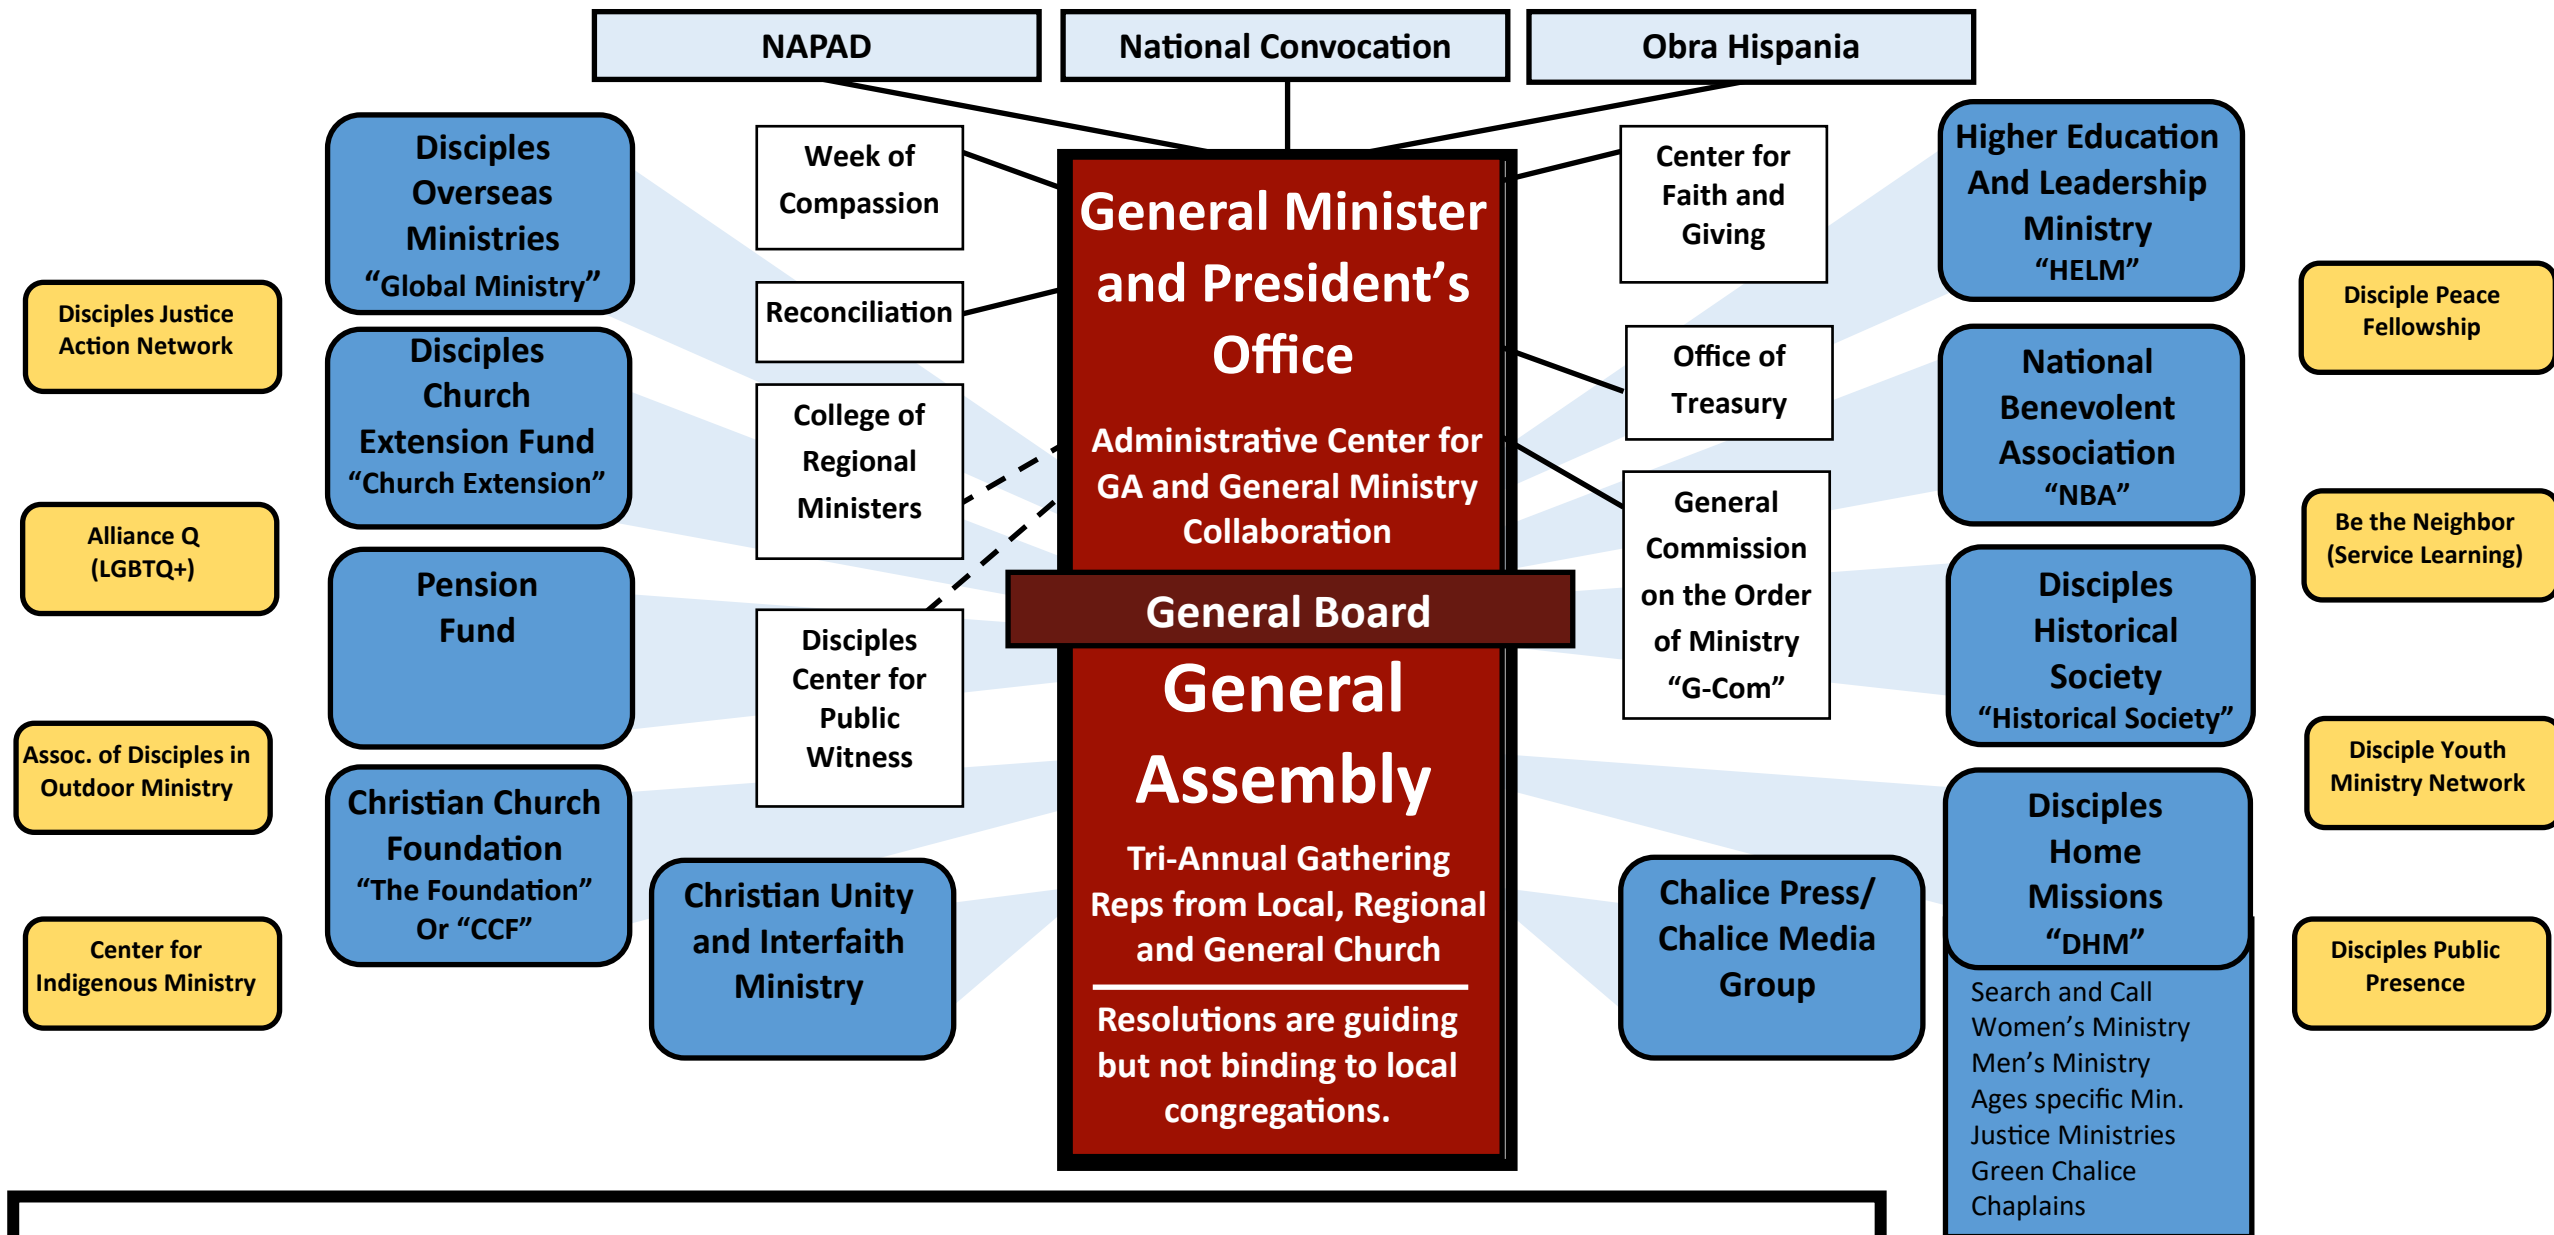

Christian Church (Disciples of Christ)

Local Congregations across the United States and Canada

Regions: Geographic Divisions that support local congregations

General Ministries: Part of the denominational design and have intendent boards which include the GMP as Ex-Officio

Constituency Groups: Unique bodies that celebrate and represent cultural and ethnic communities within the larger church body.

Affinity Groups: Exist outside the denominational design and work to support specific groups, areas of ministry, or provide services to the church.